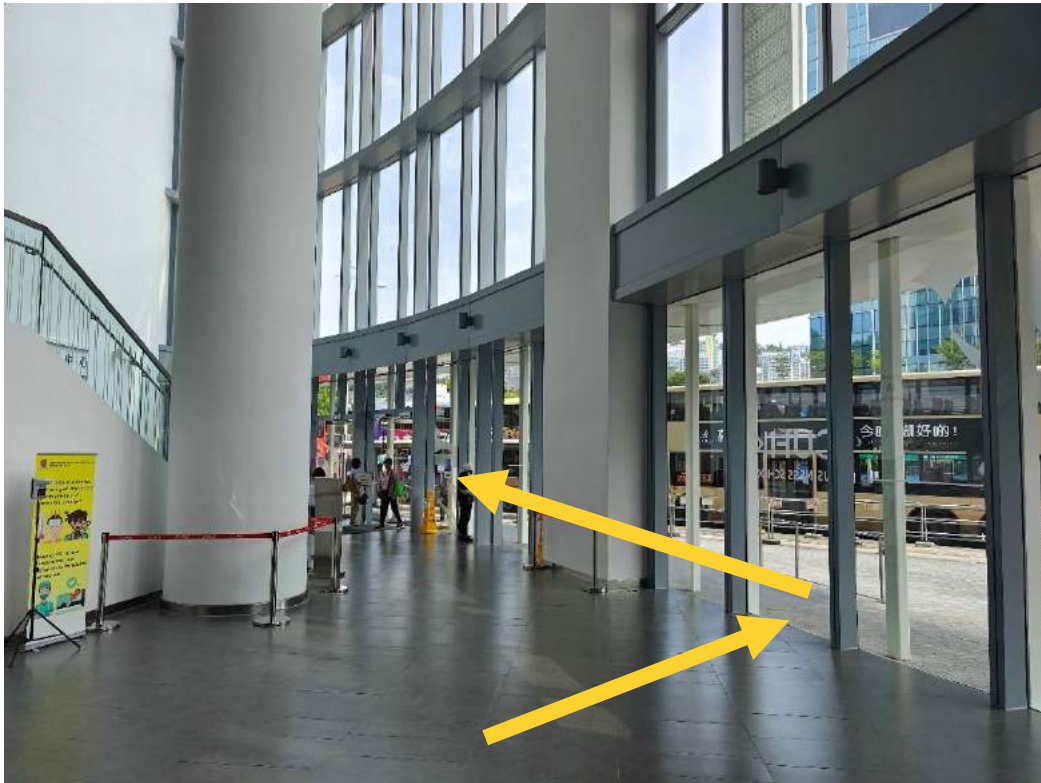

Walking Guide from CYT to CC Staff Club

Exit through the main entrance of the CYT (Cheng Yu Tong) Building and follow the pedestrian path on the left-hand side.

Pass by Exit B of the University MTR station (East Rail Line), enter a short walking tunnel, and then arrive at Exit A of the University MTR station.

To enter the campus, please scan the QR code sent to your registration email at the machines. If you don't have the QR code, you may approach the leftmost lane for visitors and present your HKID/passport/港澳通行证 to the security officers in order to enter the campus.

After entering the gate, walk along the pedestrian path (Pond Cress 池旁路) on the left-hand side.

Walking until you reach the intersection in front of Ho Tim Building (何添楼).

Turn left at the intersection, and then turn right. You will be on the Chung Chi Road (崇基路).

Walk along the Chung Chi Road, pass by a parking area on the right-hand side, and you will see the Chung Chi Staff Club for the dinner event.